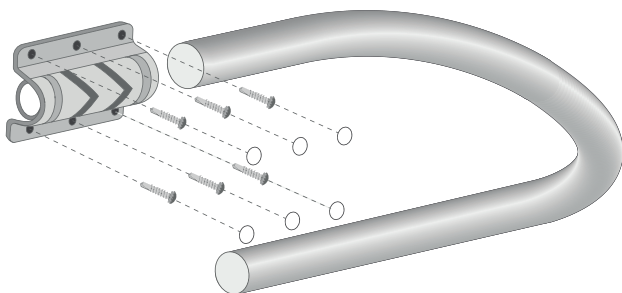

# Towel Rack

## INCLUDES

- A. 2 Black Holders
- B. 2 Mounting Bracket
- C. 6 Screws
- D. 6 Screws Caps

## Instructions:

Attach mount to spa cabinet using the provided screws, with finish caps.  
Depress and release pin to insert rack into cabinet bracket mount.

**ASM**  
MANUFACTURING

Cover Butlers since 1994